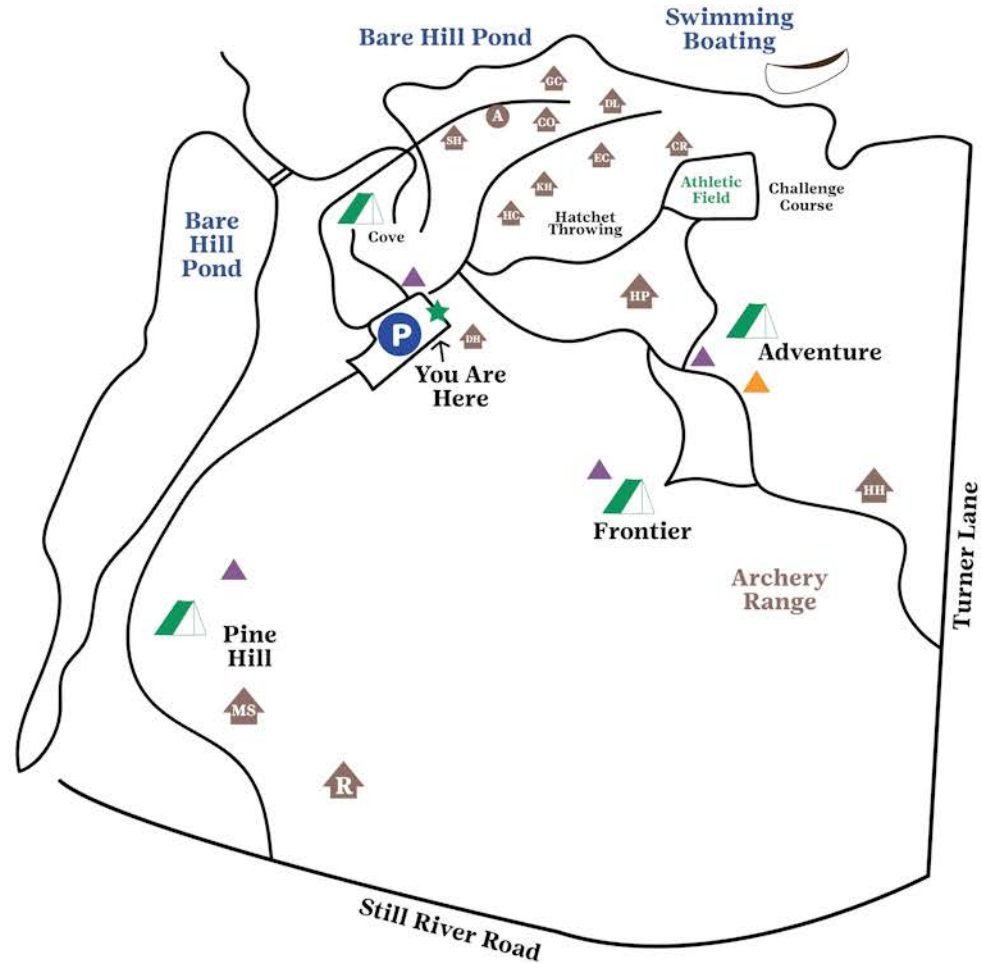

Welcome to Camp Green Eyrie

LEGEND

A	Amphitheater
CO	Camp Office
CR	Changing Rooms
DH	Dining Hall
DL	Dillon Lodge
EC	Explorer Cabin
GC	Green Cabin
HC	Health Center
HH	Hermit Hut (Joie Devivre)
HP	Hilltop Pavilion
KH	Knob Hill Cabin
MS	Maintenance Shop
R	Ranger Residence
SH	Sarah Hardy Science Center at Chenoweth

	Camp Buildings		Parking
	Tents		Clivus (Bathroom)
			Shower

It is with gratitude and humility that we acknowledge that we are learning, working, and gathering on the ancestral homelands of the Nipmuc people who are the Indigenous peoples of this land.